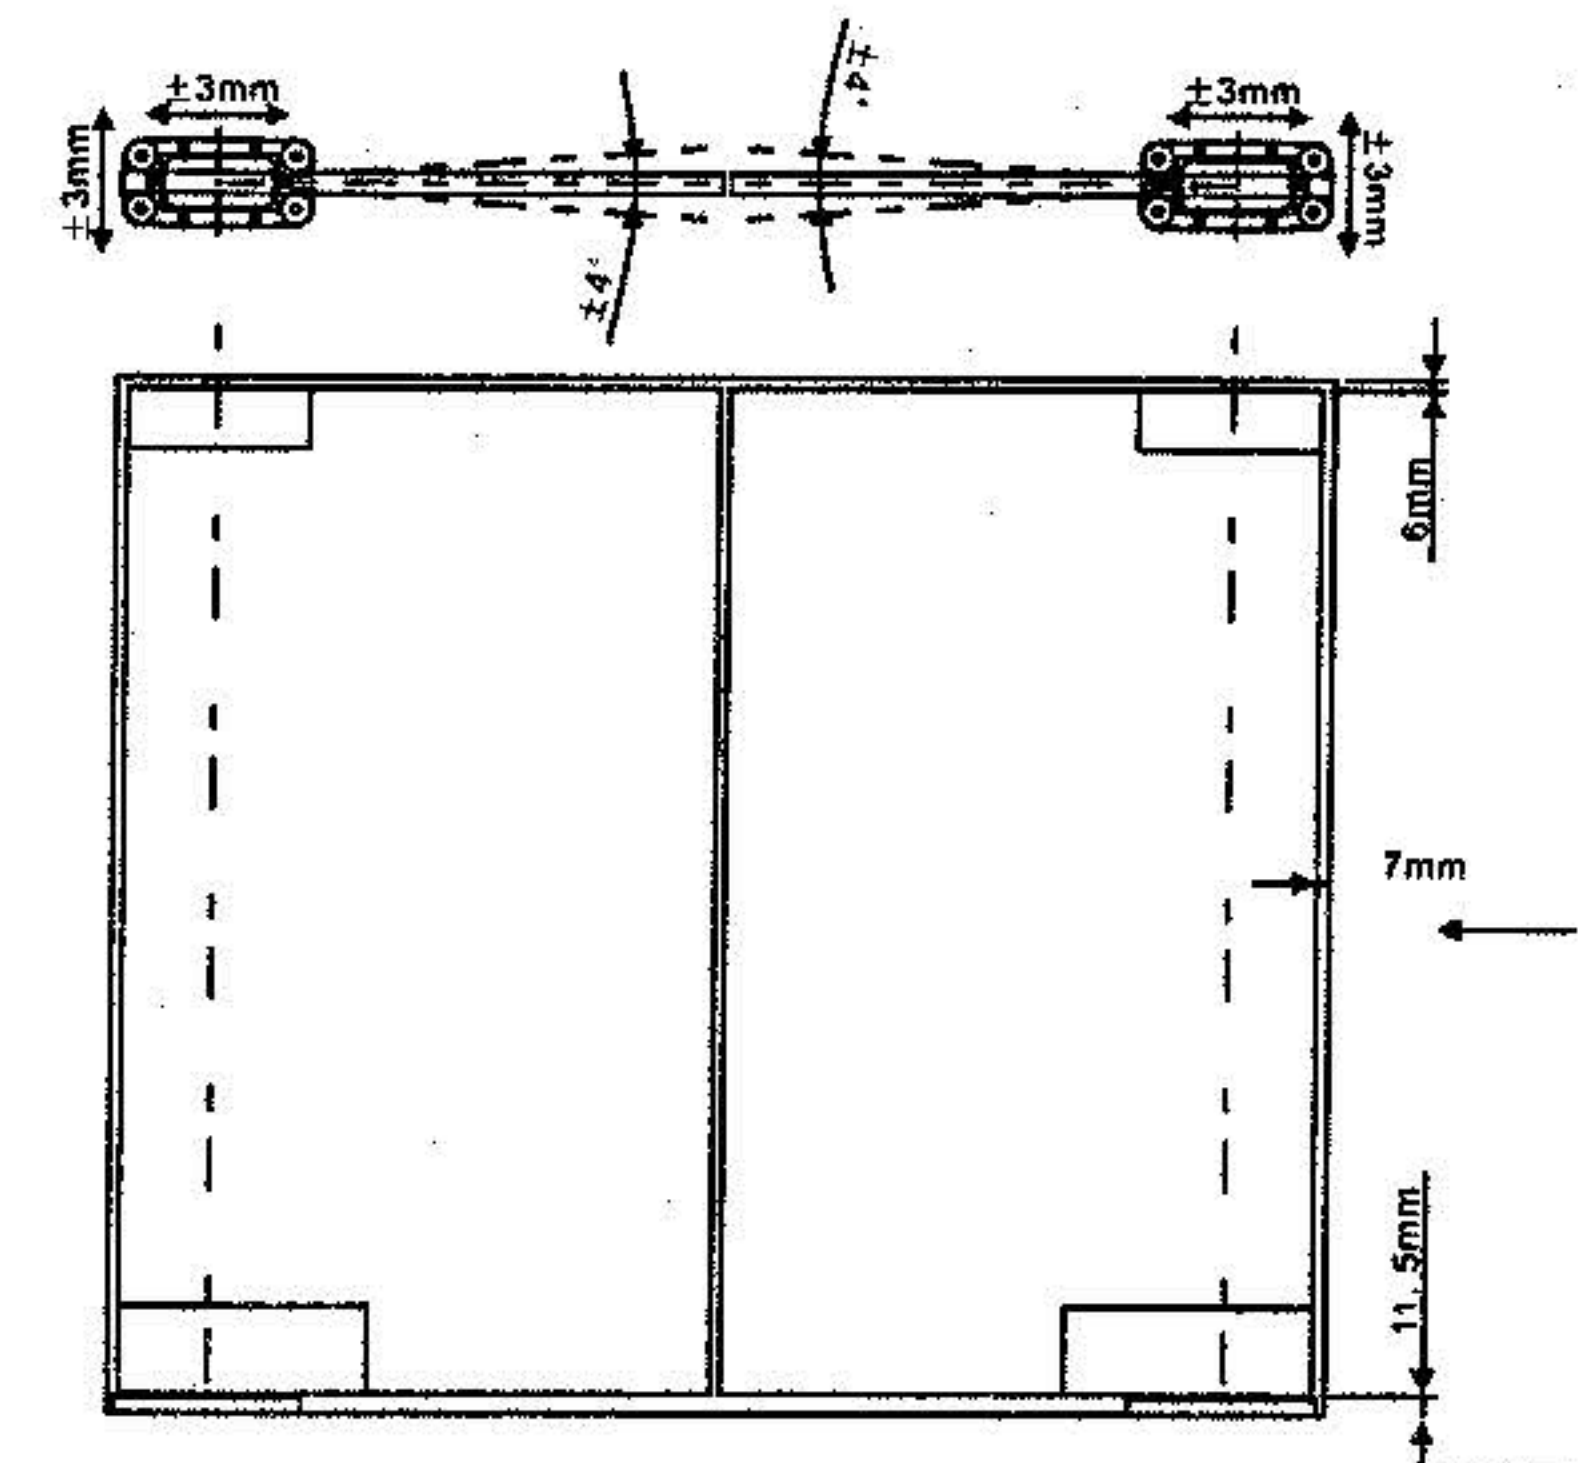

④

Speed
adjusting valve

Fast

Slow

No.2 Brake Speed

No.1 Closing Speed