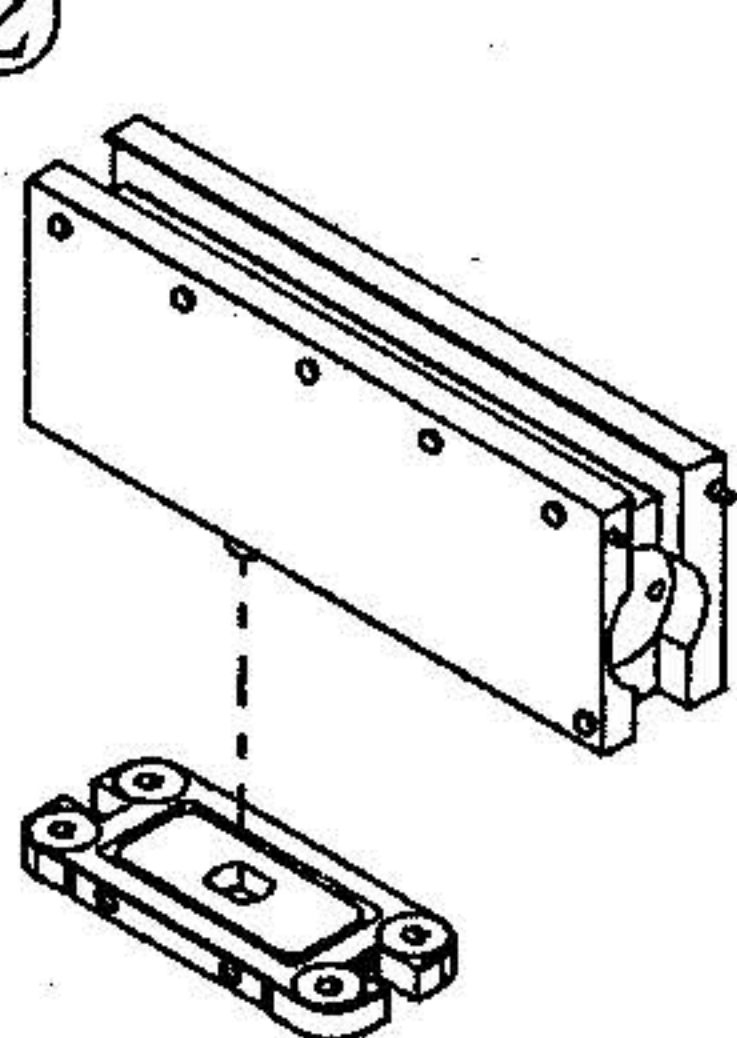

INSTALLATION GUIDE

①

②

③

12mm glass with 2 shims
10mm glass with 4 shims

④

Speed
adjusting valve

Fast