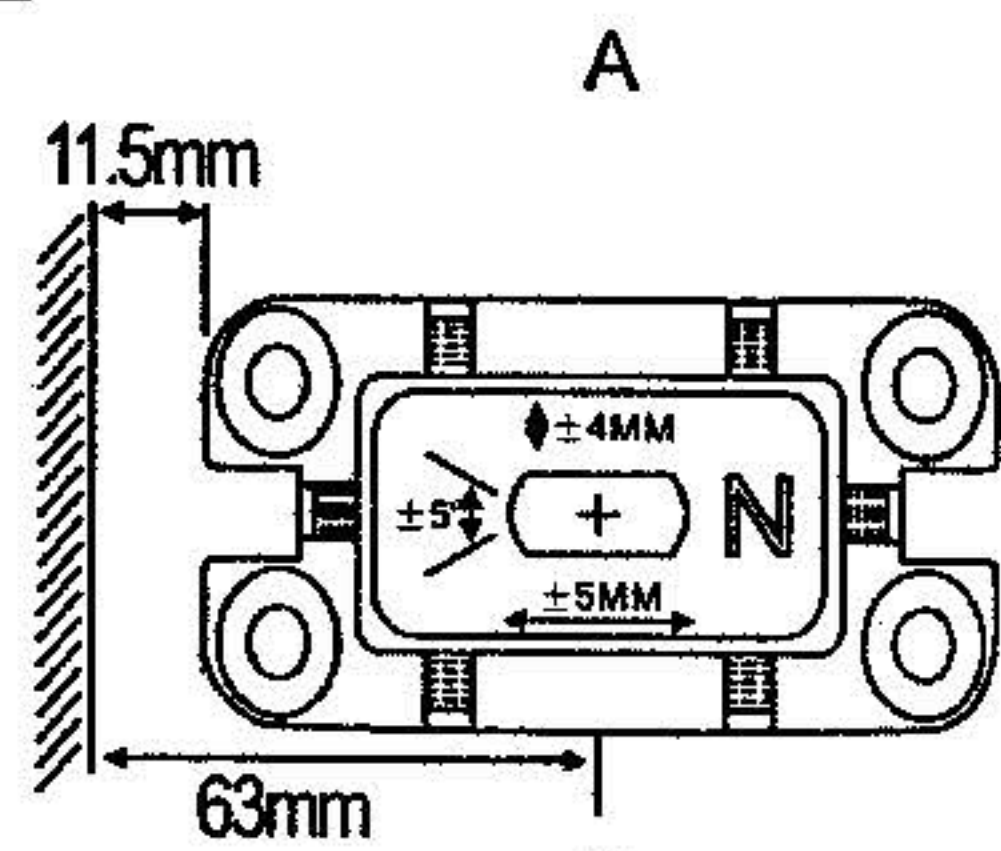

INSTALLATION GUIDE

①

②

③

12mm glass with 2 shims
10mm glass with 4 shims

④

Speed
adjusting valve

Fast