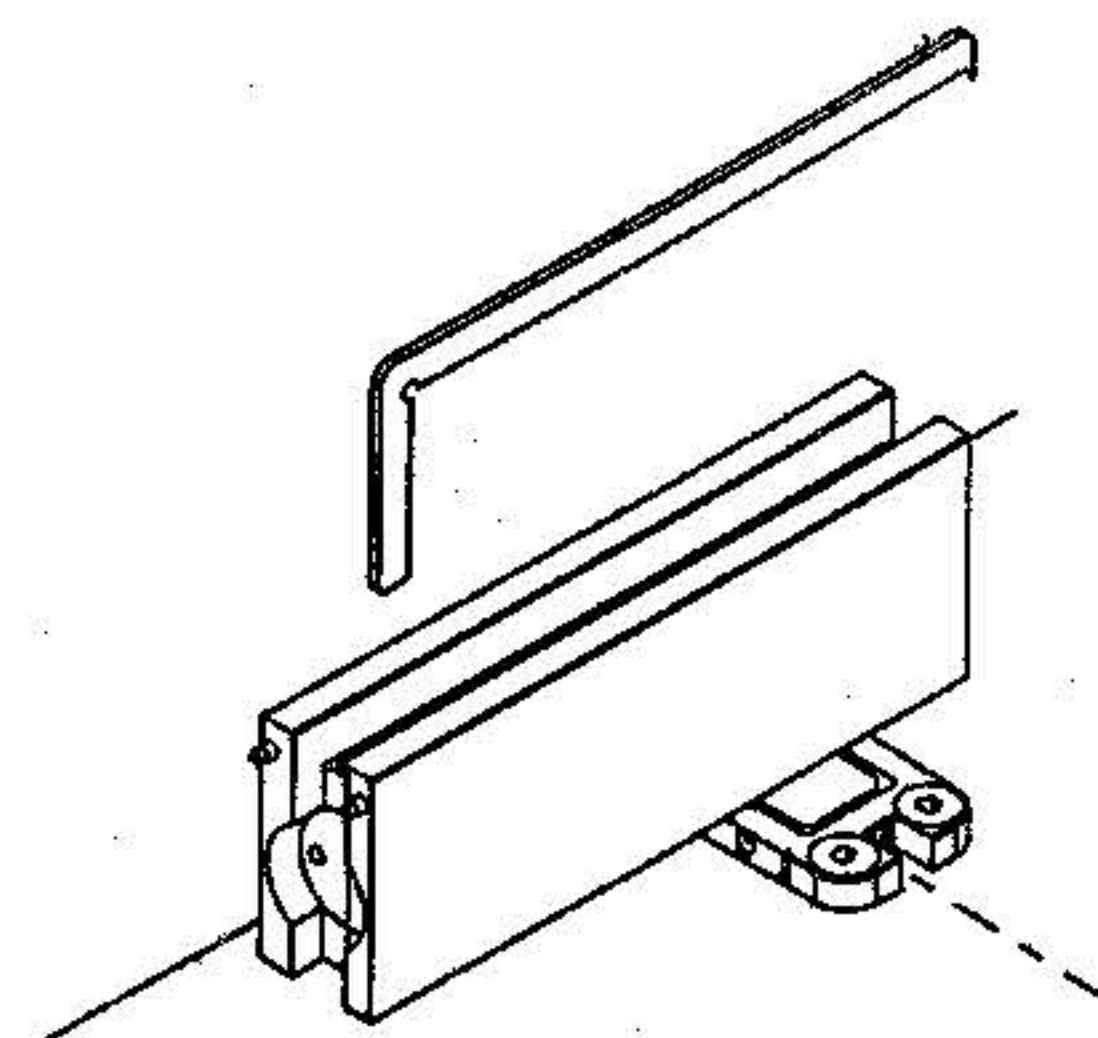

INSTALLATION GUIDE

①

②

③

12mm glass with 2 shims
10mm glass with 4 shims

④

Speed
adjusting valve

Fast