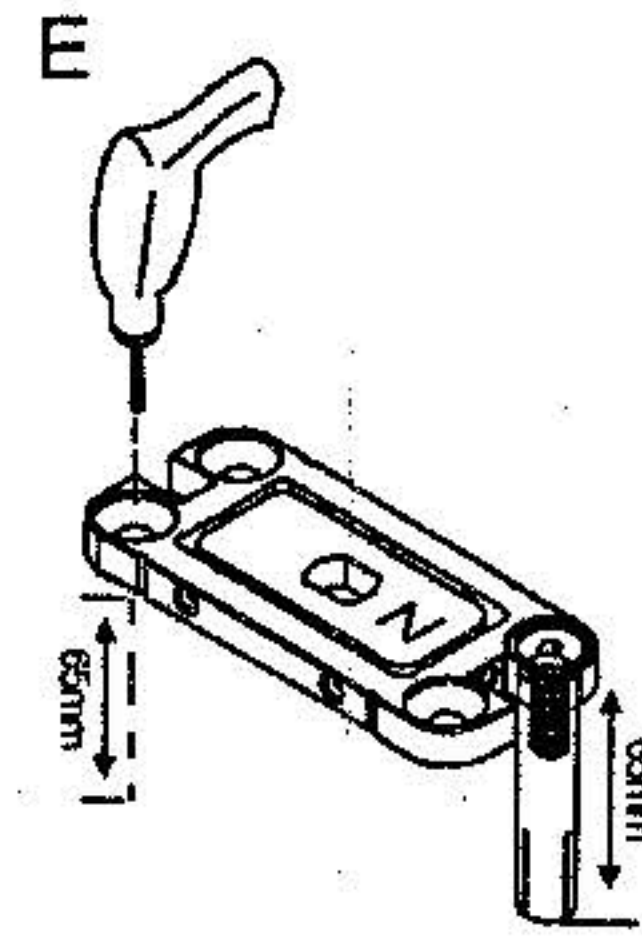

INSTALLATION GUIDE

①

②

③

12mm glass with 2 shims
10mm glass with 4 shims

④

Speed
adjusting valve

Fast