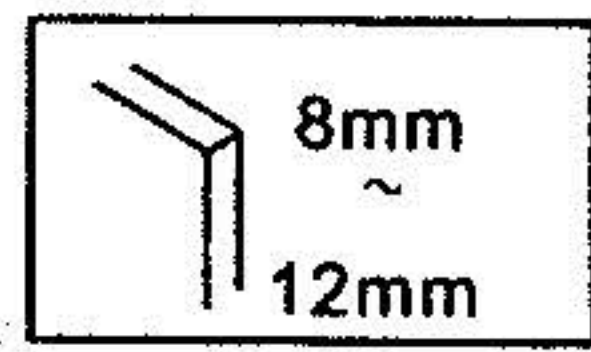

INSTALLATION GUIDE

①

②

③

12mm glass with 2 shims
10mm glass with 4 shims

④

Speed
adjusting valve

Fast