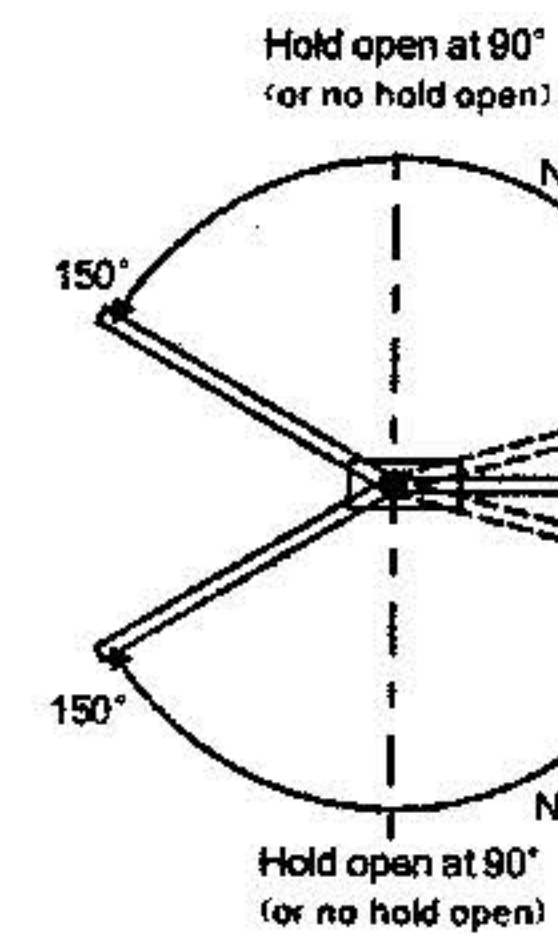

INSTALLATION GUIDE

①

②

③

12mm glass with 2 shims
10mm glass with 4 shims

④

Speed
adjusting valve

Fast