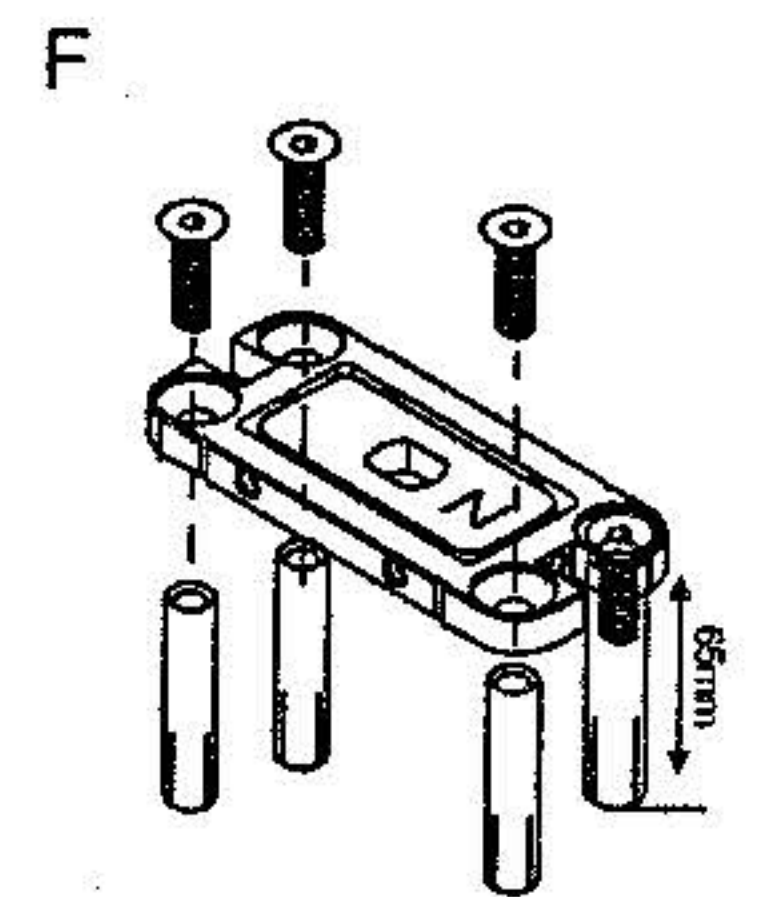

INSTALLATION GUIDE

①

②

③

12mm glass with 2 shims
10mm glass with 4 shims

④

Speed
adjusting valve

Fast