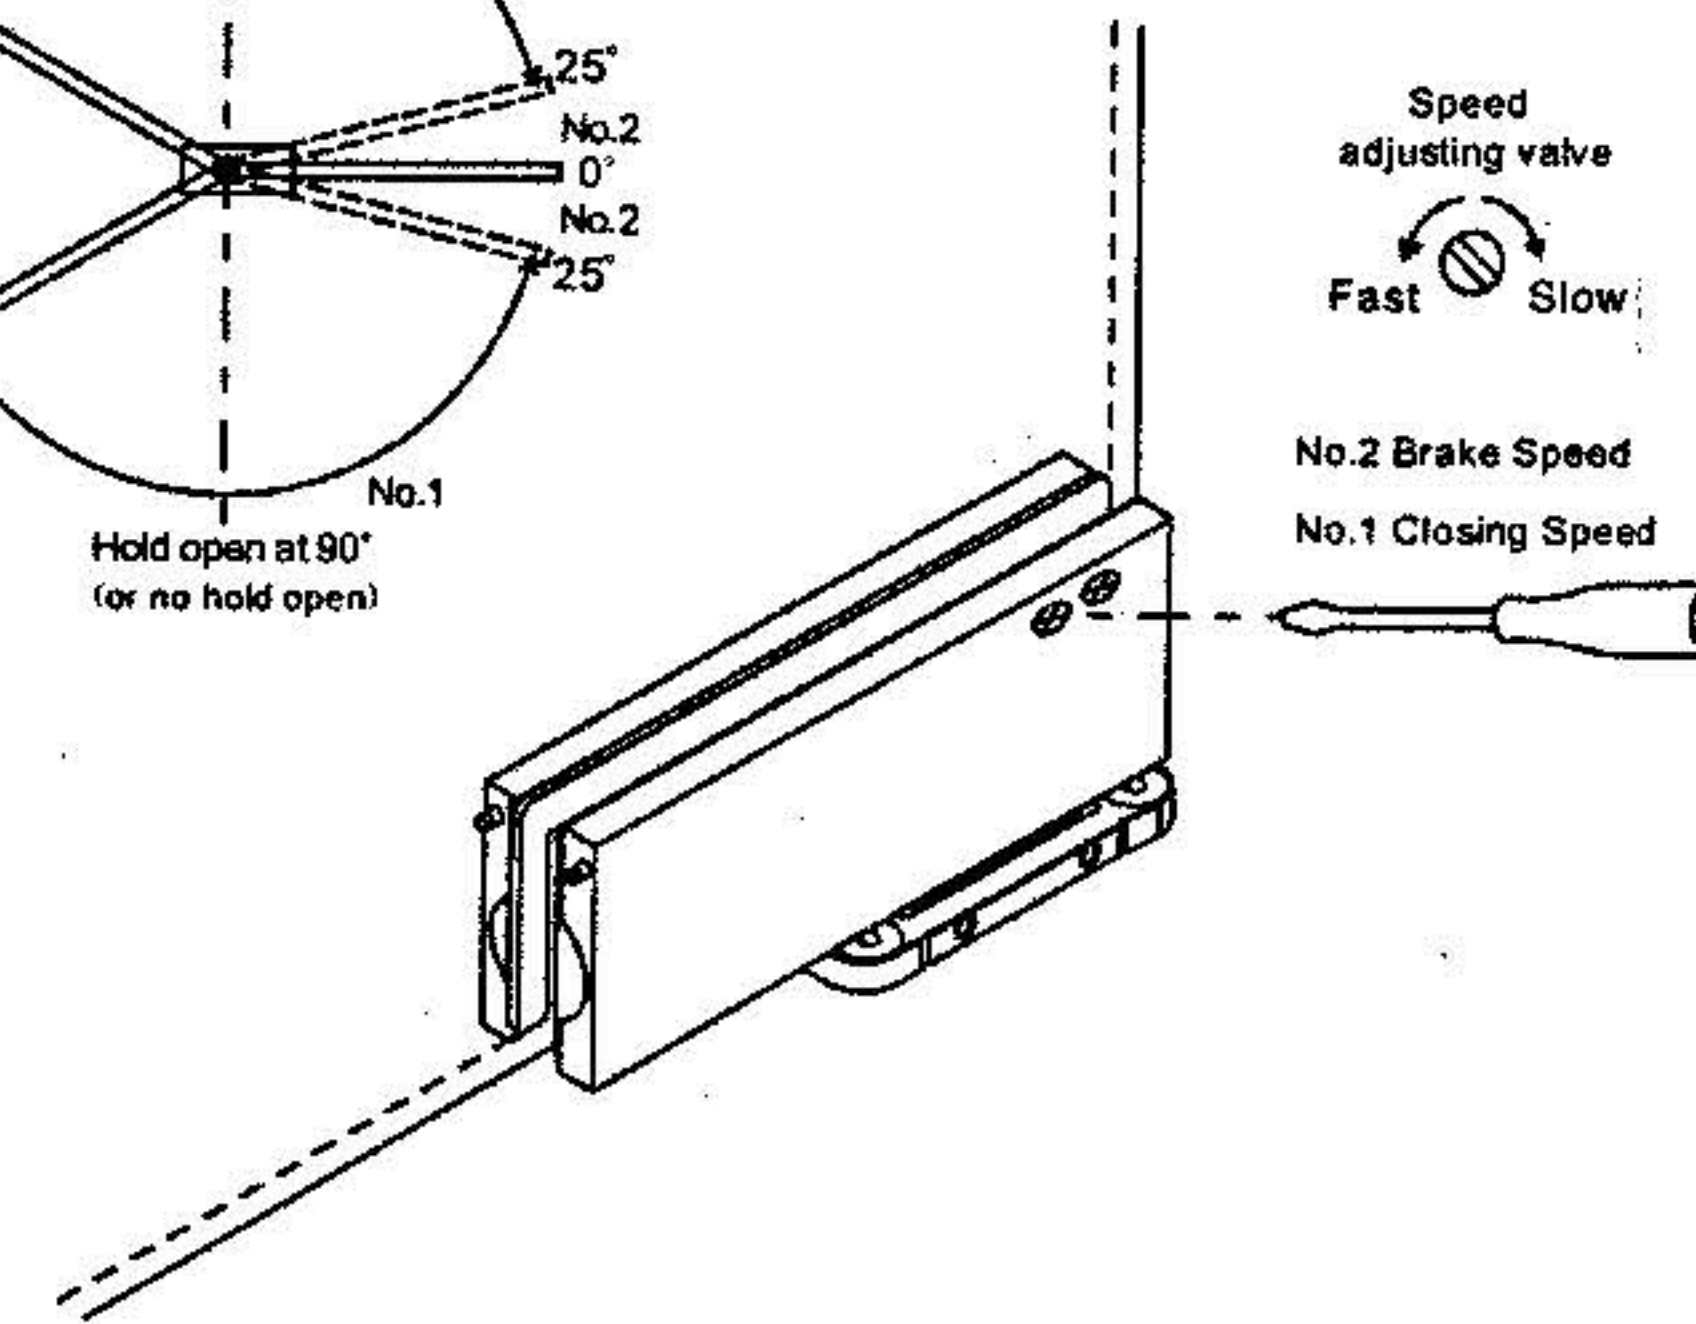

④

Speed
adjusting valve

Fast

Slow

No.2 Brake Speed

No.1 Closing Speed