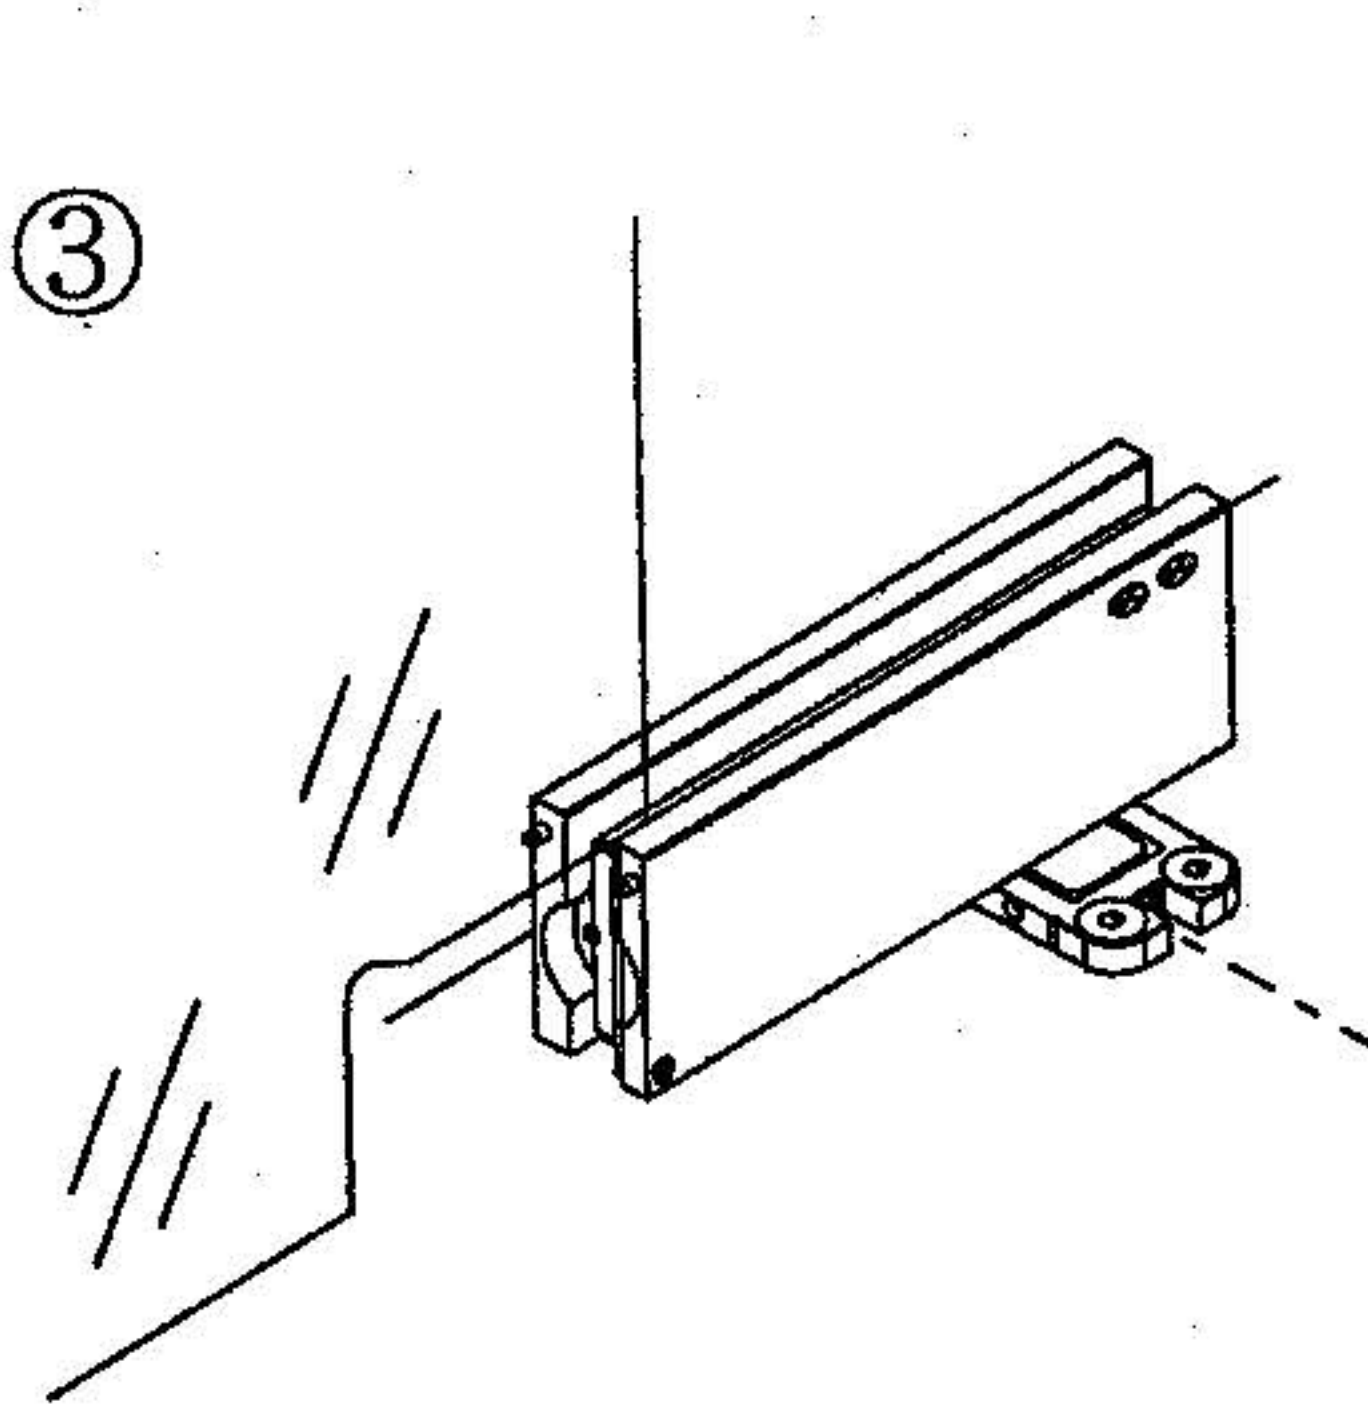

INSTALLATION GUIDE

①

②

③

12mm glass with 2 shims
10mm glass with 4 shims

④

Speed
adjusting valve

Fast