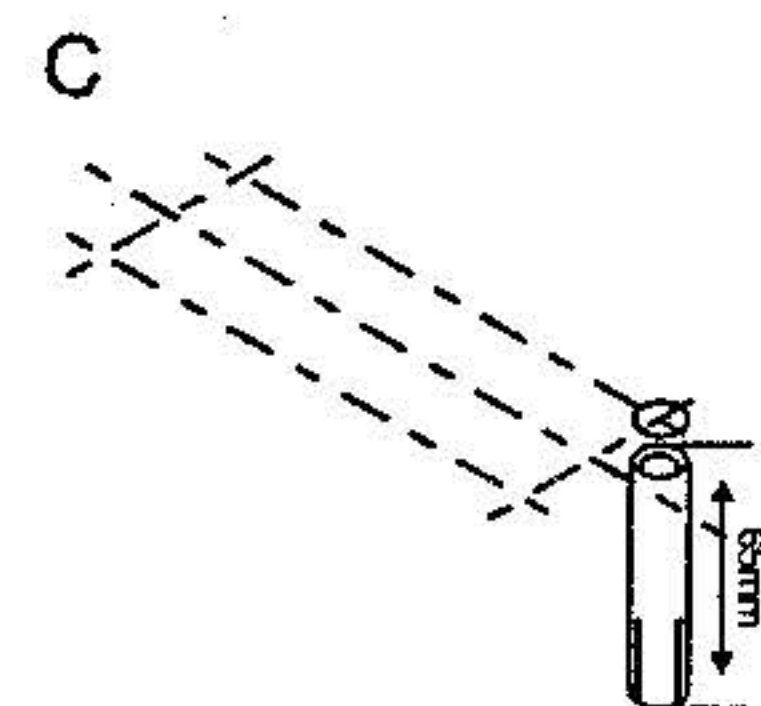

INSTALLATION GUIDE

①

②

③

12mm glass with 2 shims
10mm glass with 4 shims

④

Speed
adjusting valve

Fast