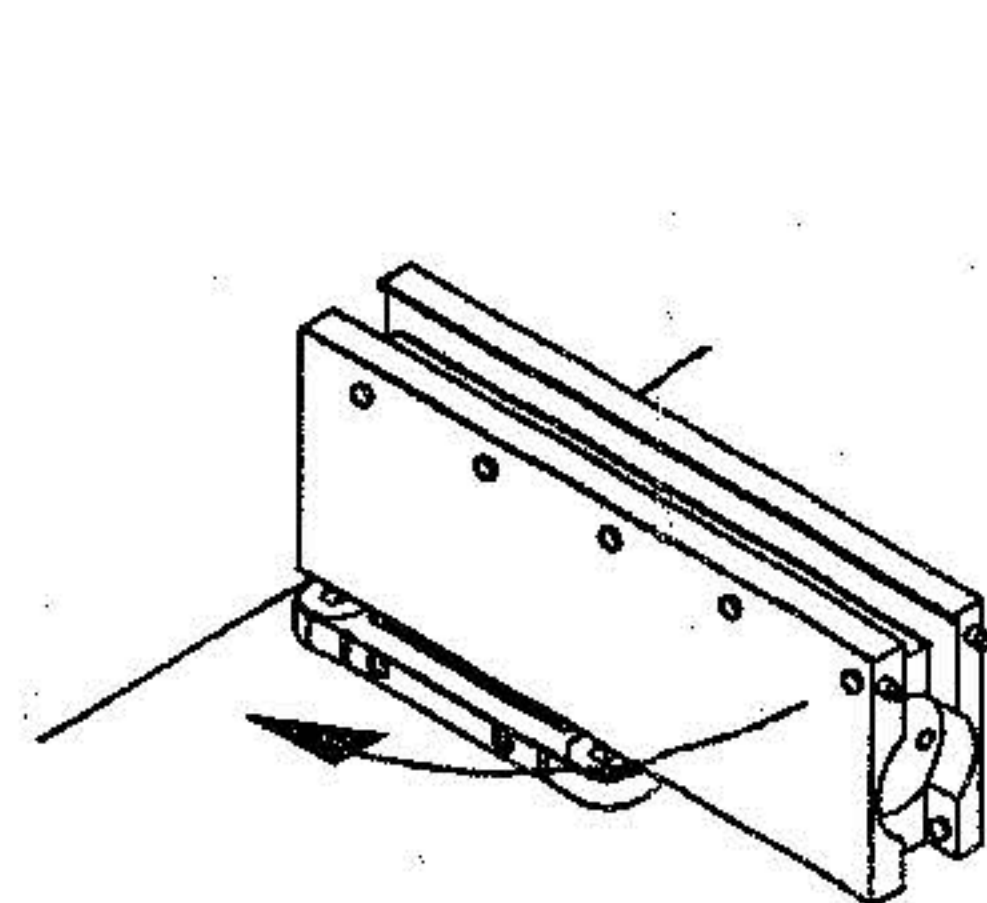

INSTALLATION GUIDE

①

②

③

12mm glass with 2 shims
10mm glass with 4 shims

④

Speed
adjusting valve

Fast