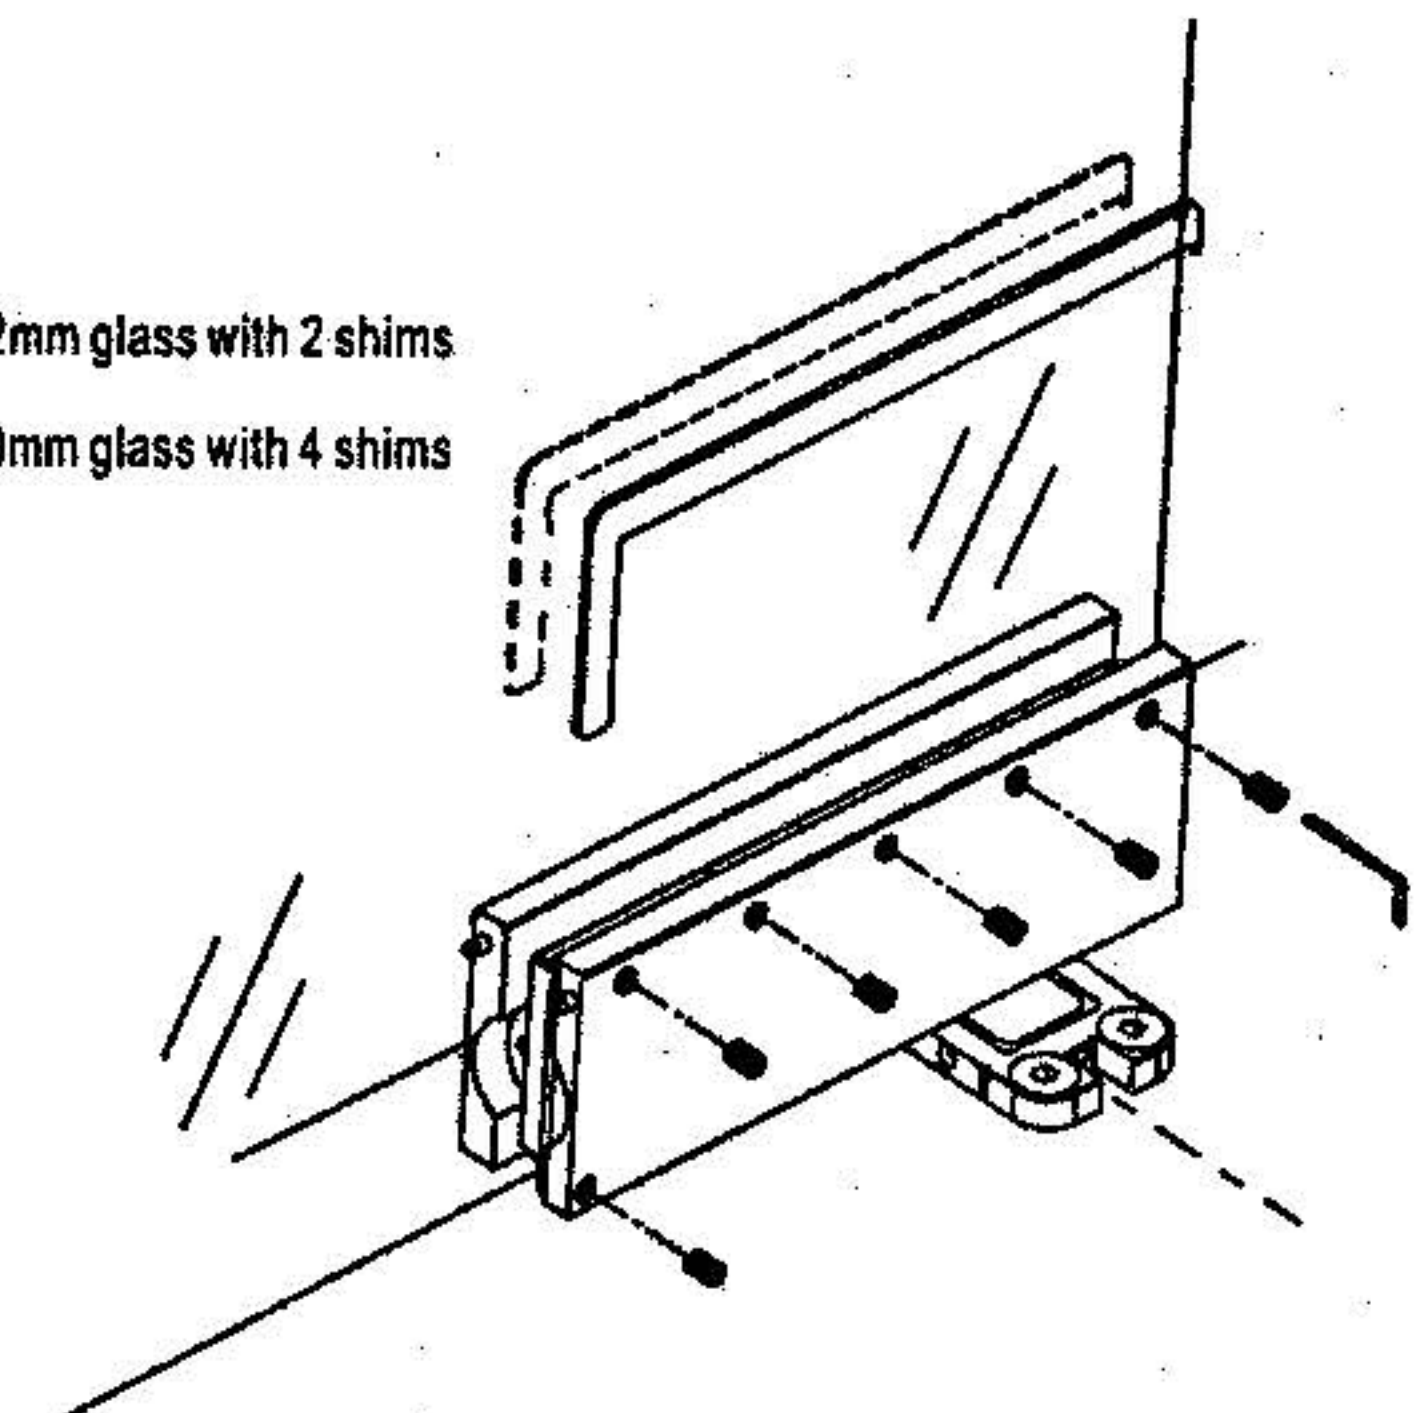

INSTALLATION GUIDE

①

②

③

12mm glass with 2 shims
10mm glass with 4 shims

④

Speed
adjusting valve

Fast