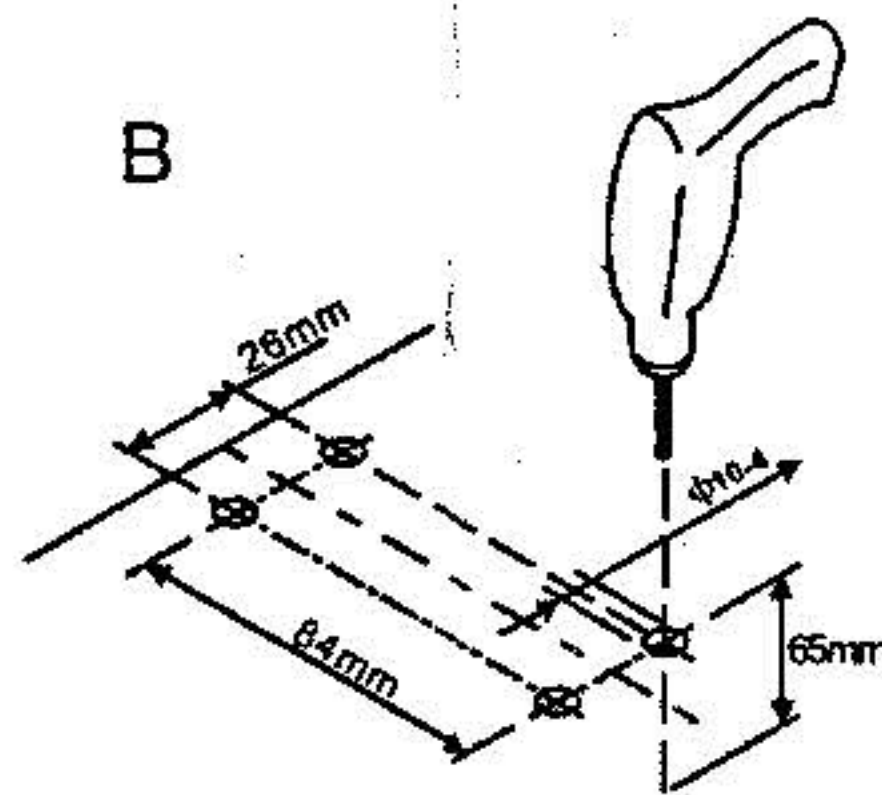

INSTALLATION GUIDE

①

②

③

12mm glass with 2 shims
10mm glass with 4 shims

④

Speed
adjusting valve

Fast