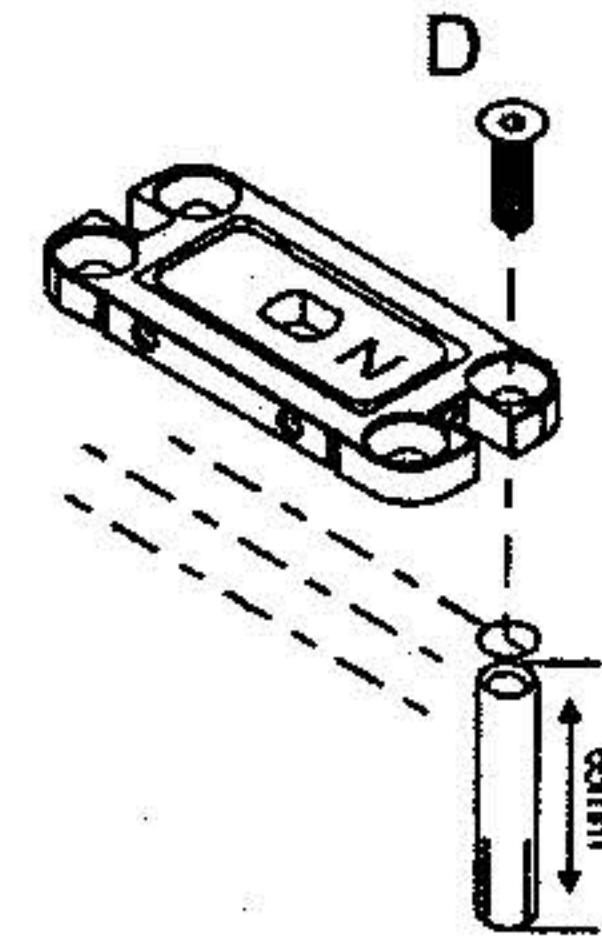

INSTALLATION GUIDE

①

②

③

12mm glass with 2 shims
10mm glass with 4 shims

④

Speed
adjusting valve

Fast